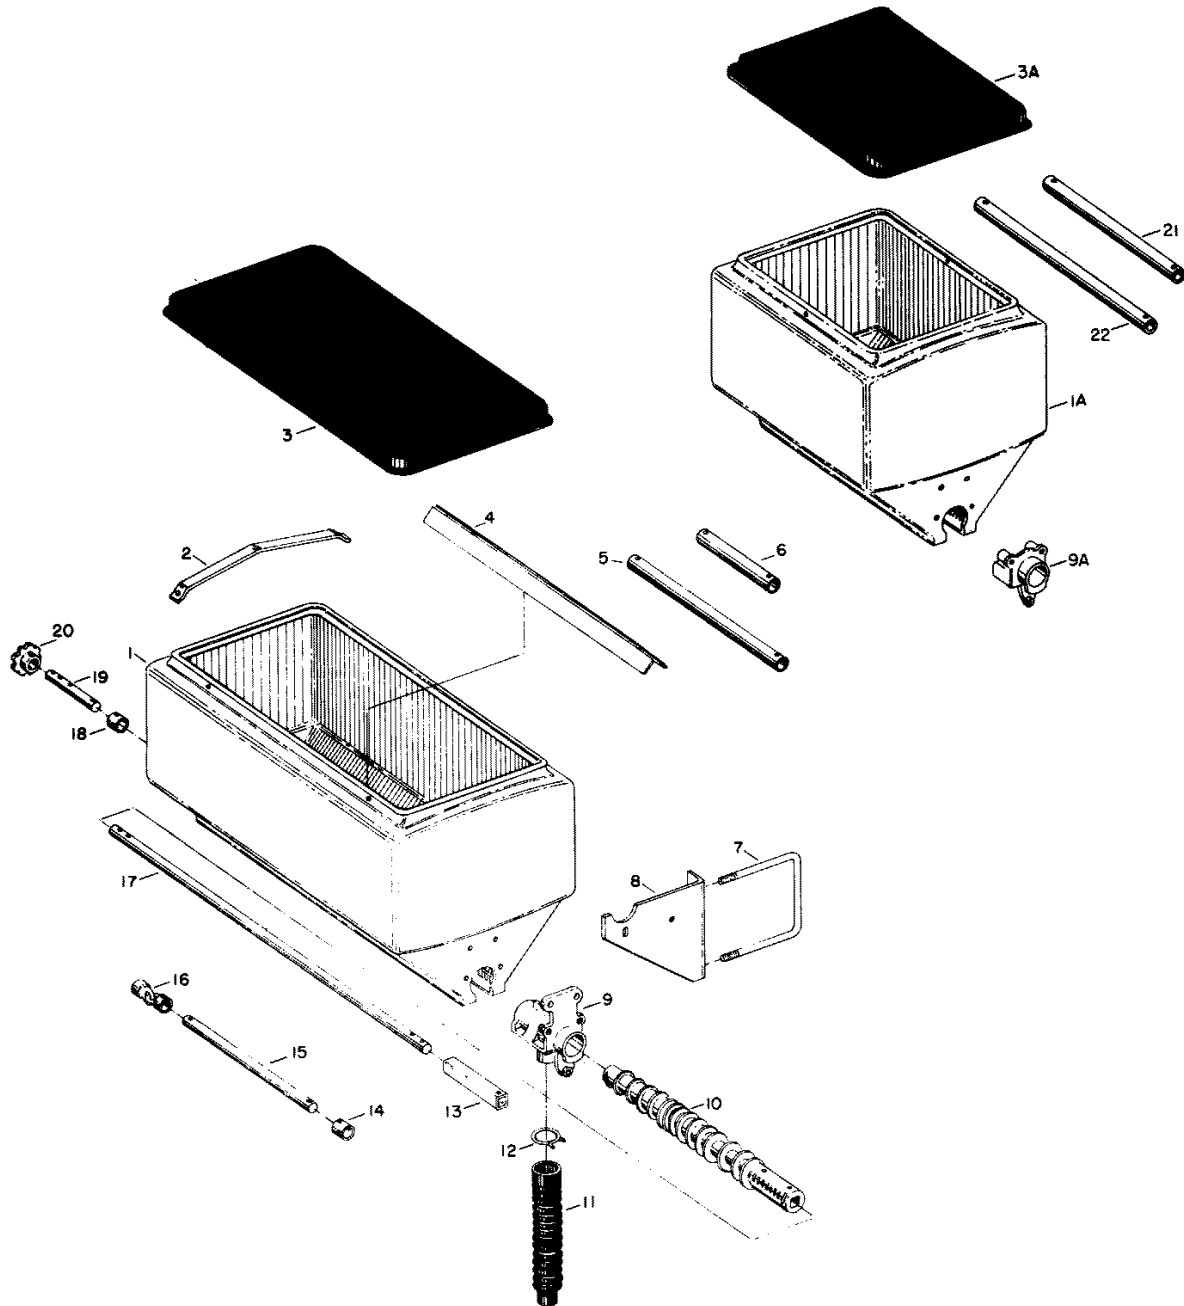

COMMON ITEMS FOR YOUR 5100 PLANTER