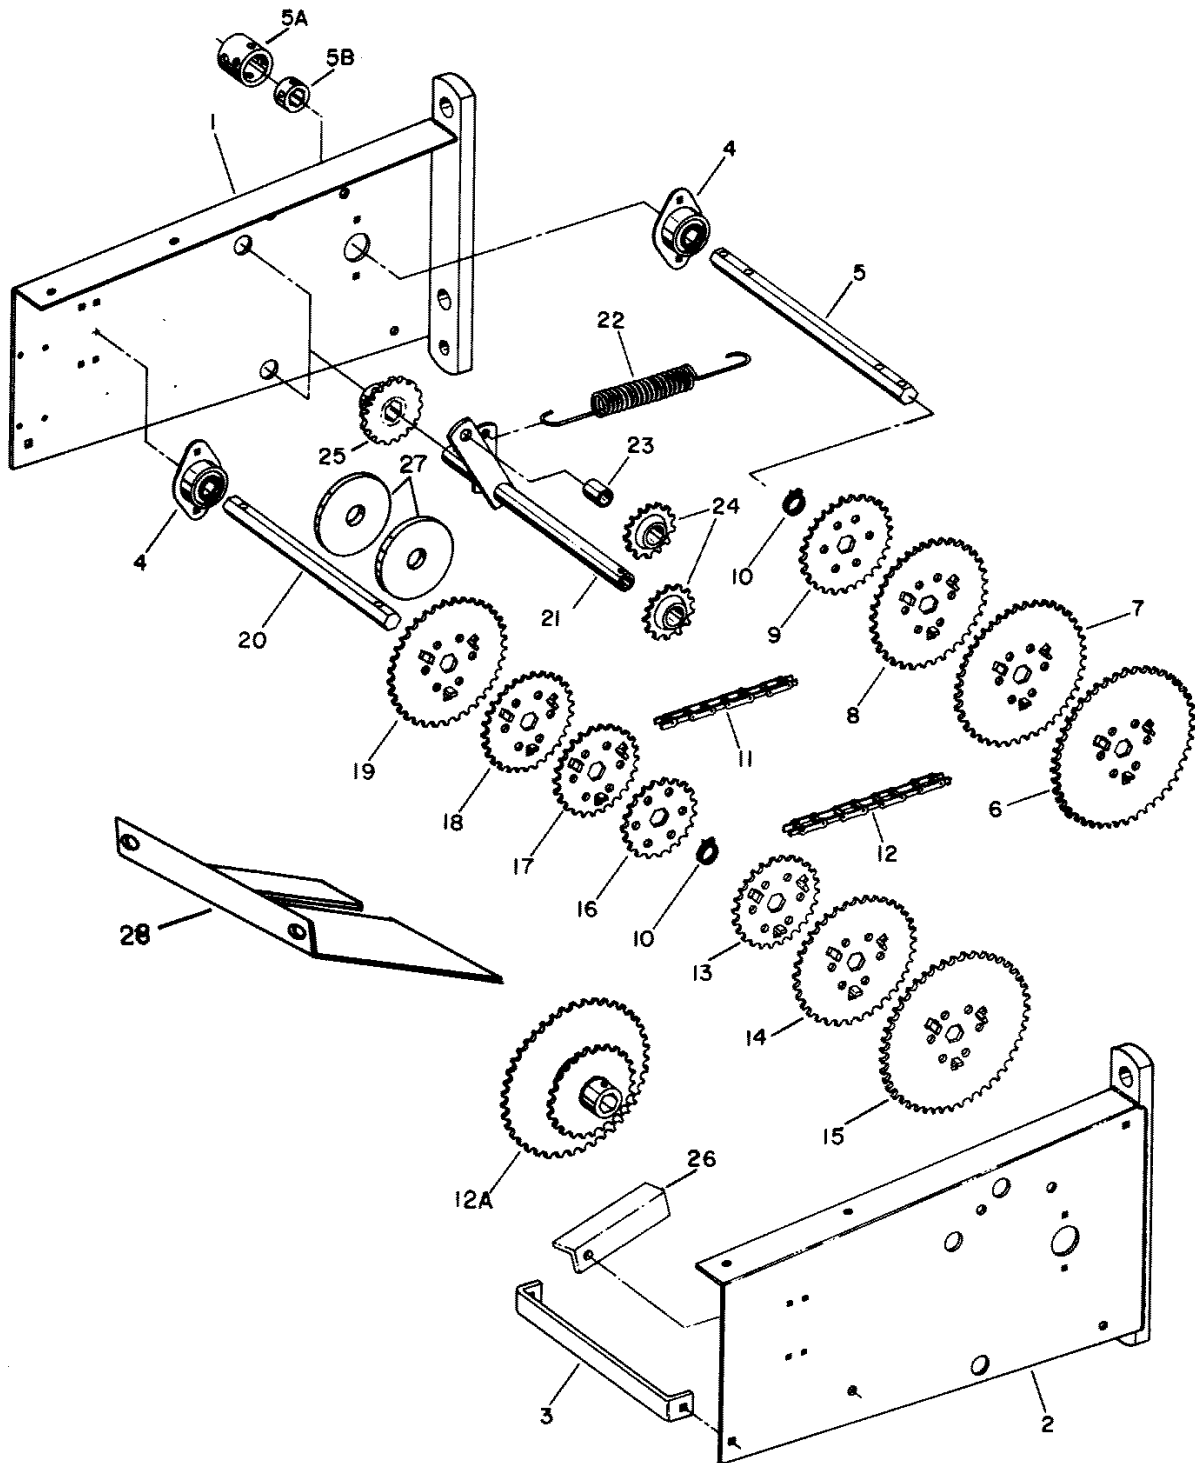

COMMON ITEMS FOR YOUR 5100 PLANTER