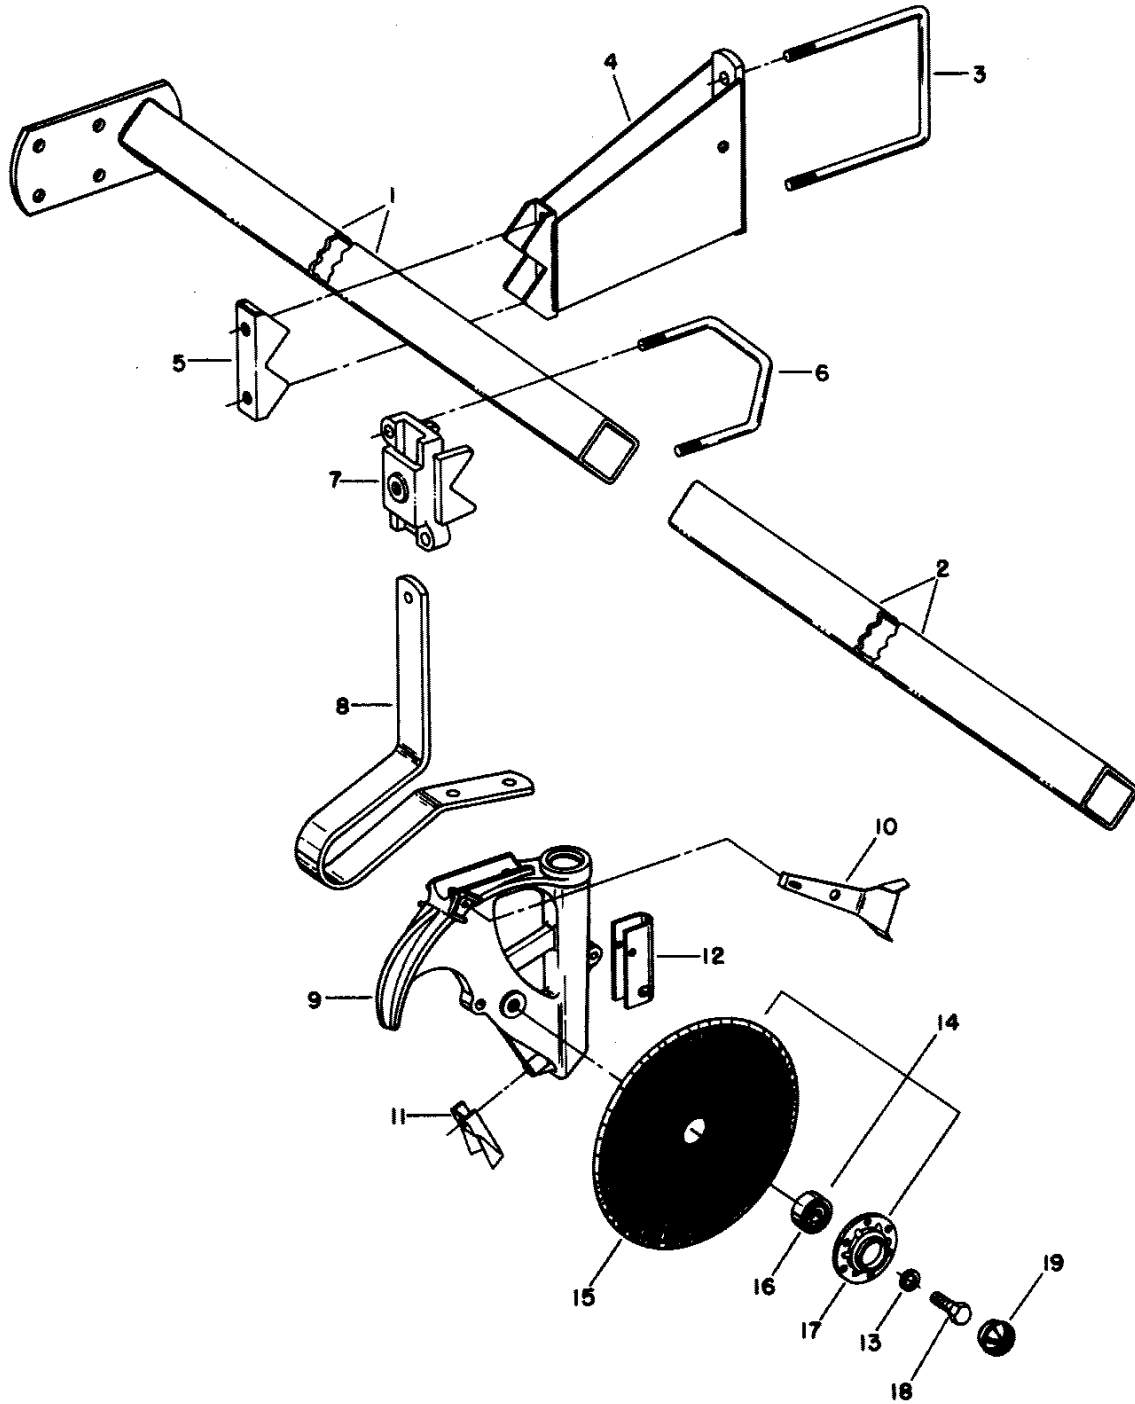

COMMON ITEMS FOR YOUR 5100 PLANTER