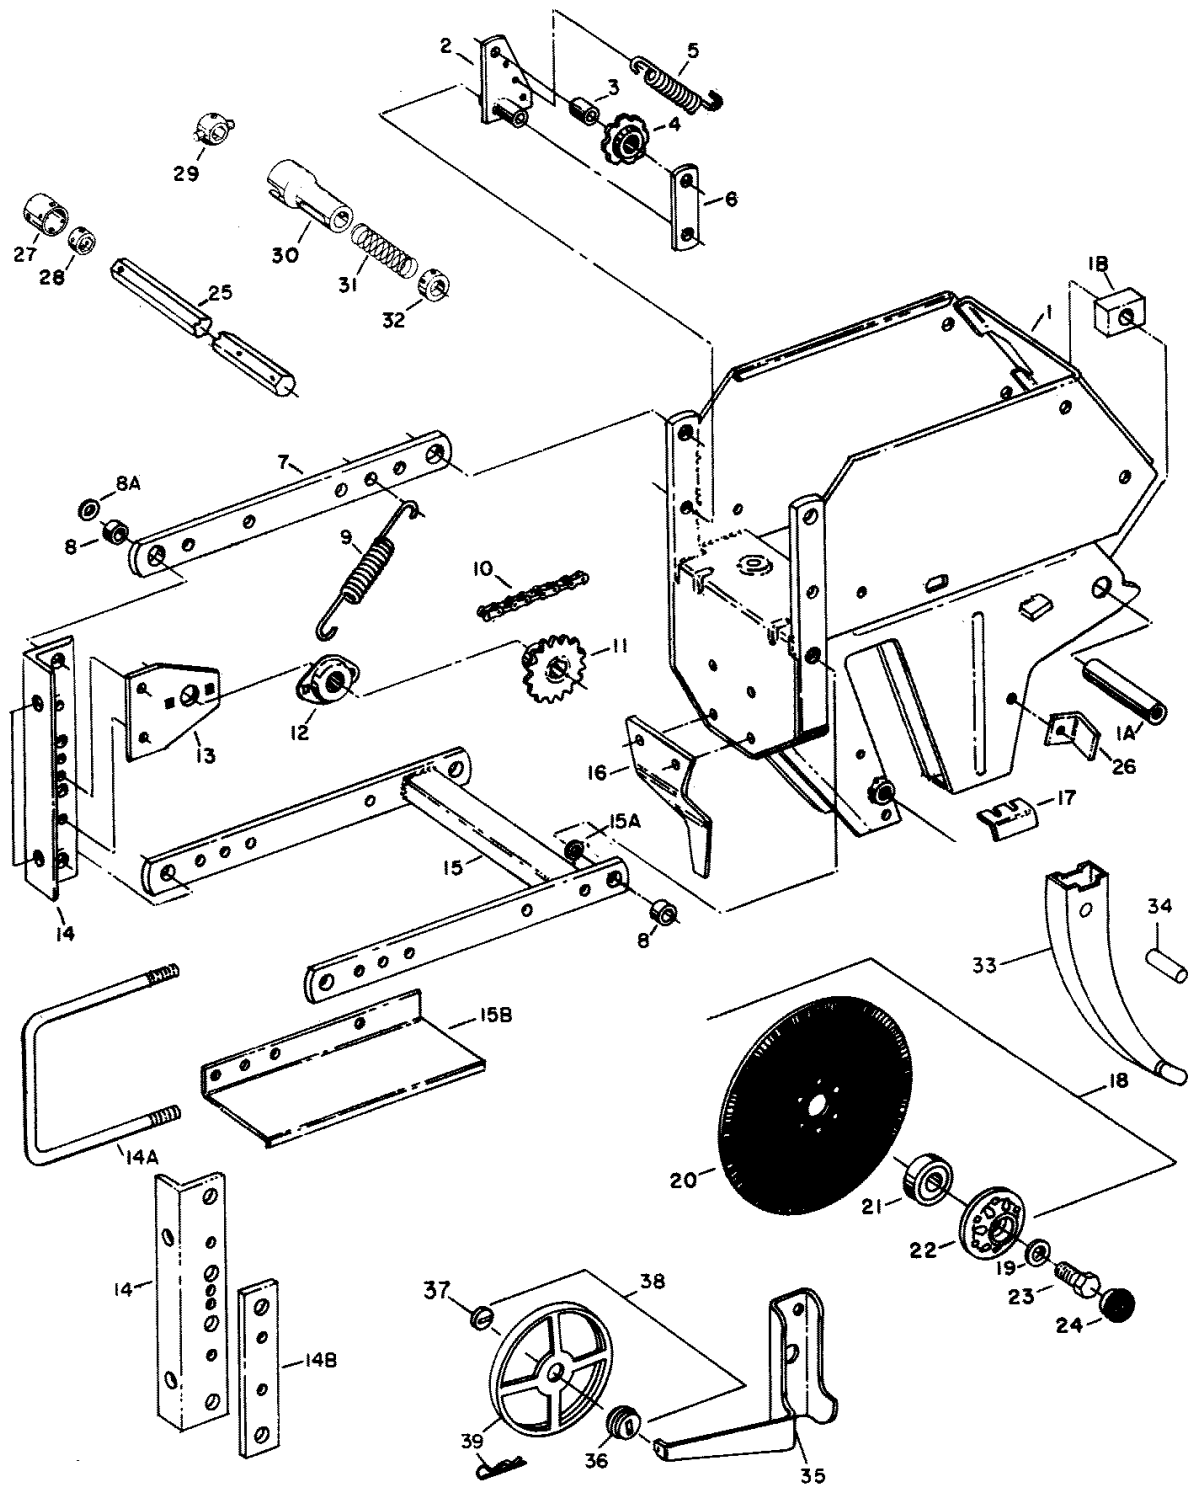

COMMON ITEMS FOR YOUR 5100 PLANTER

www.AGPARTSFIRST.com