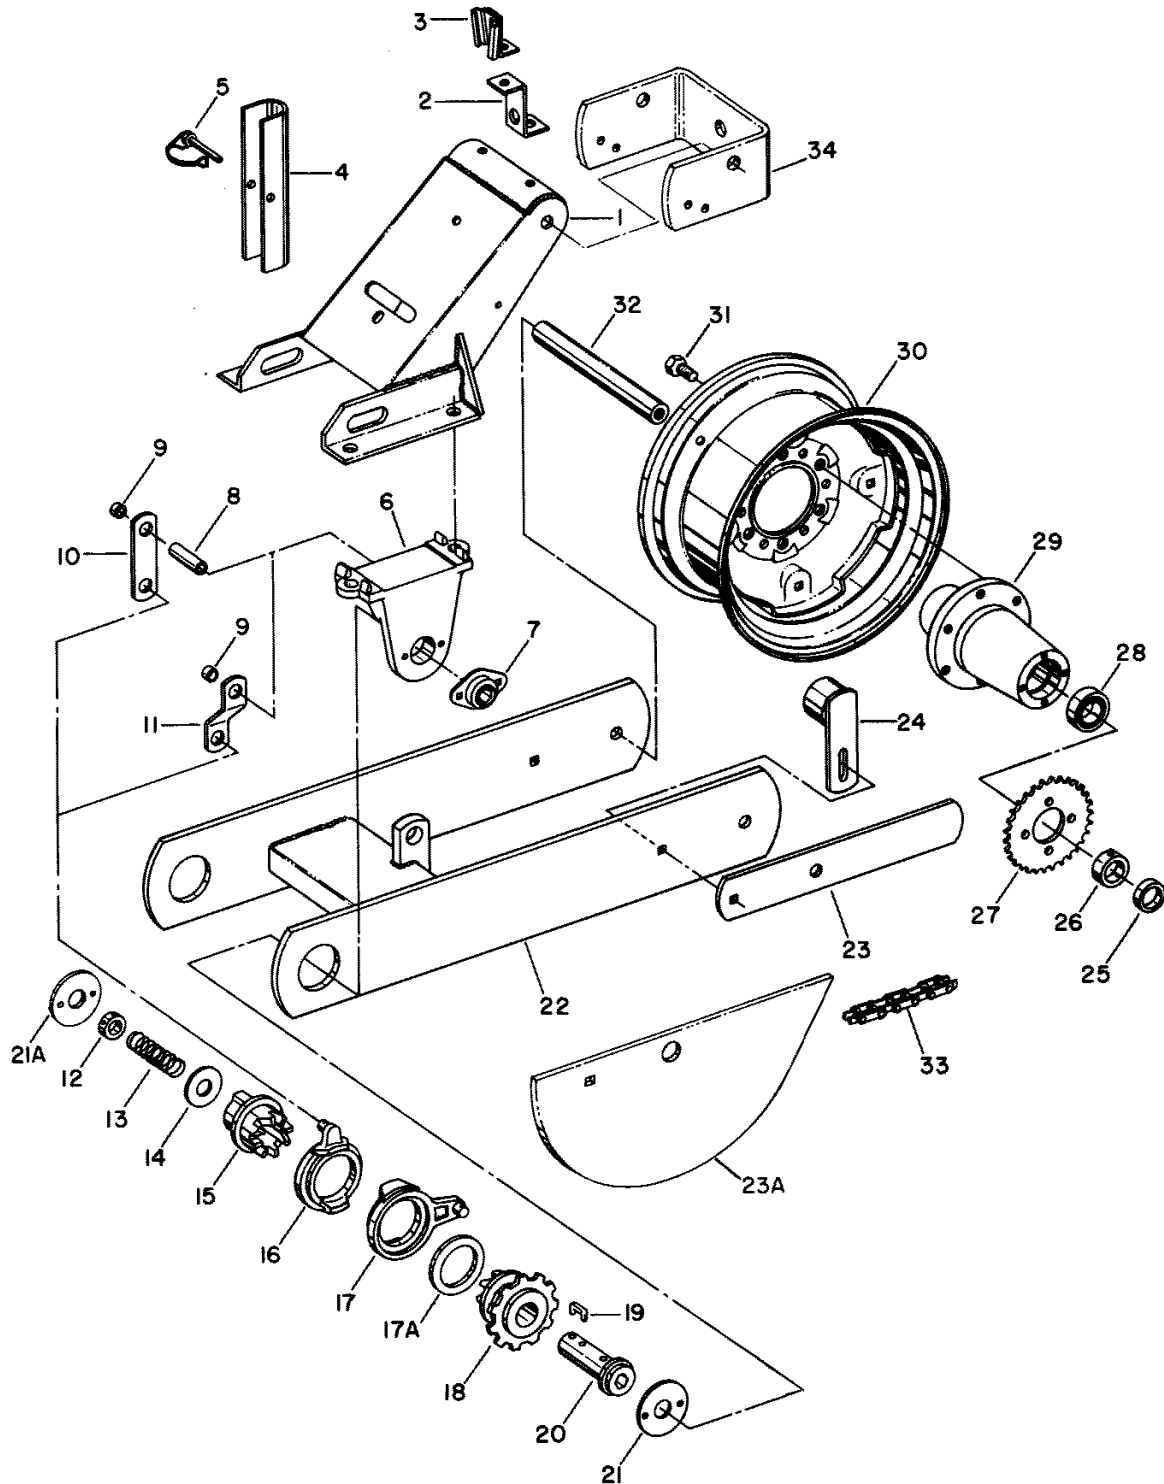

COMMON ITEMS FOR YOUR 5100 PLANTER