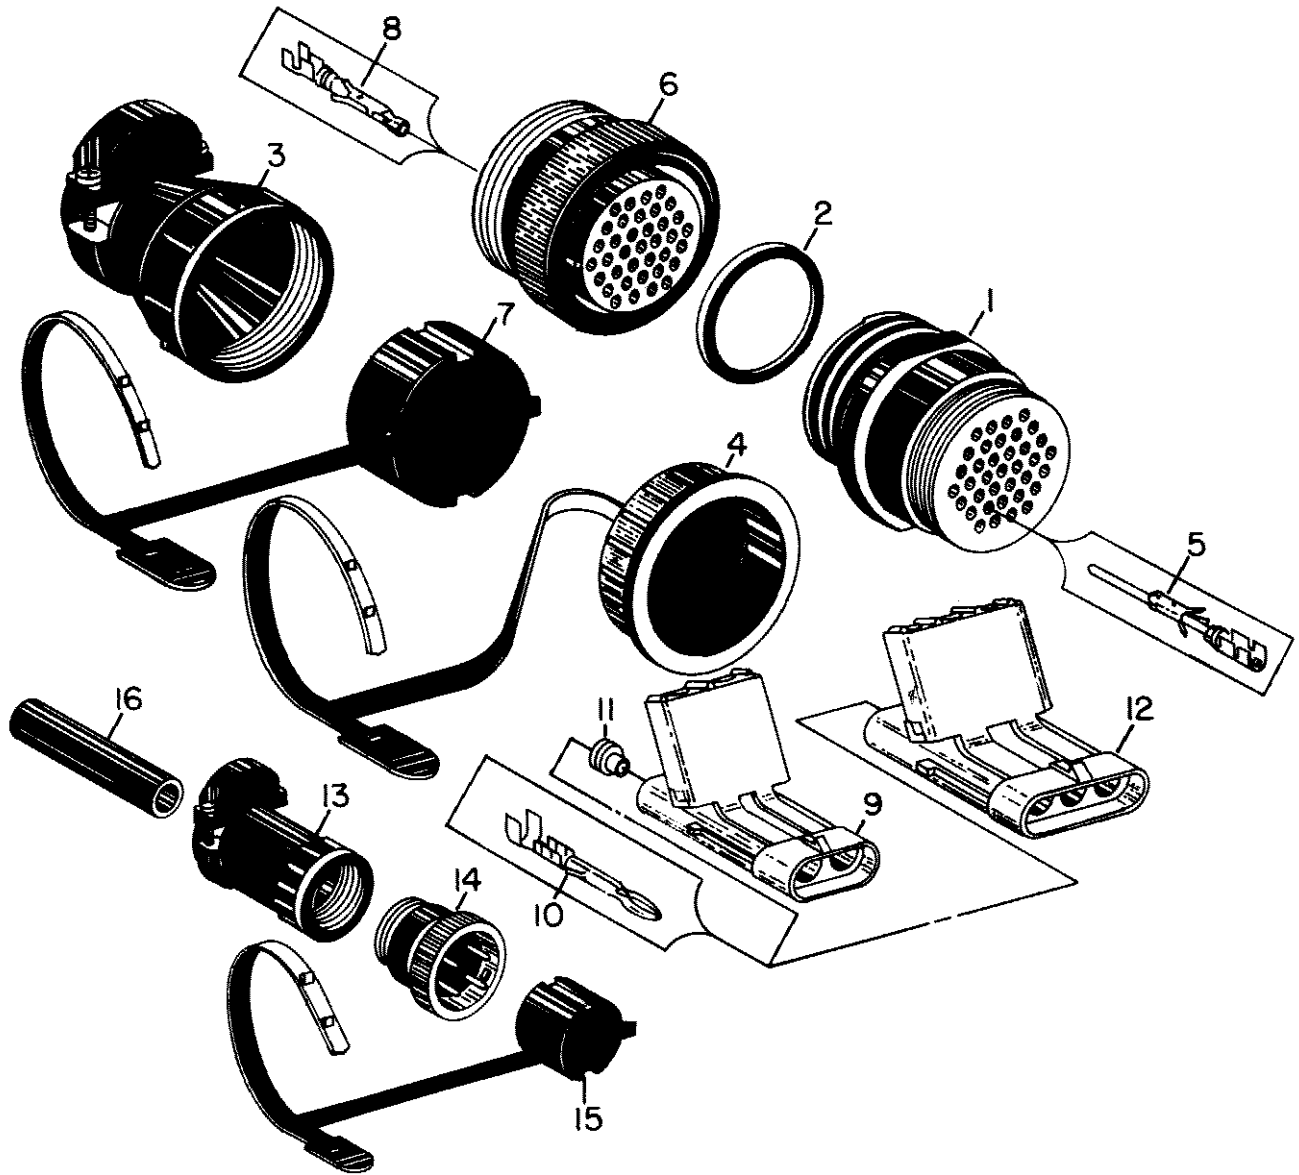

COMMON ITEMS FOR YOUR 5100 PLANTER