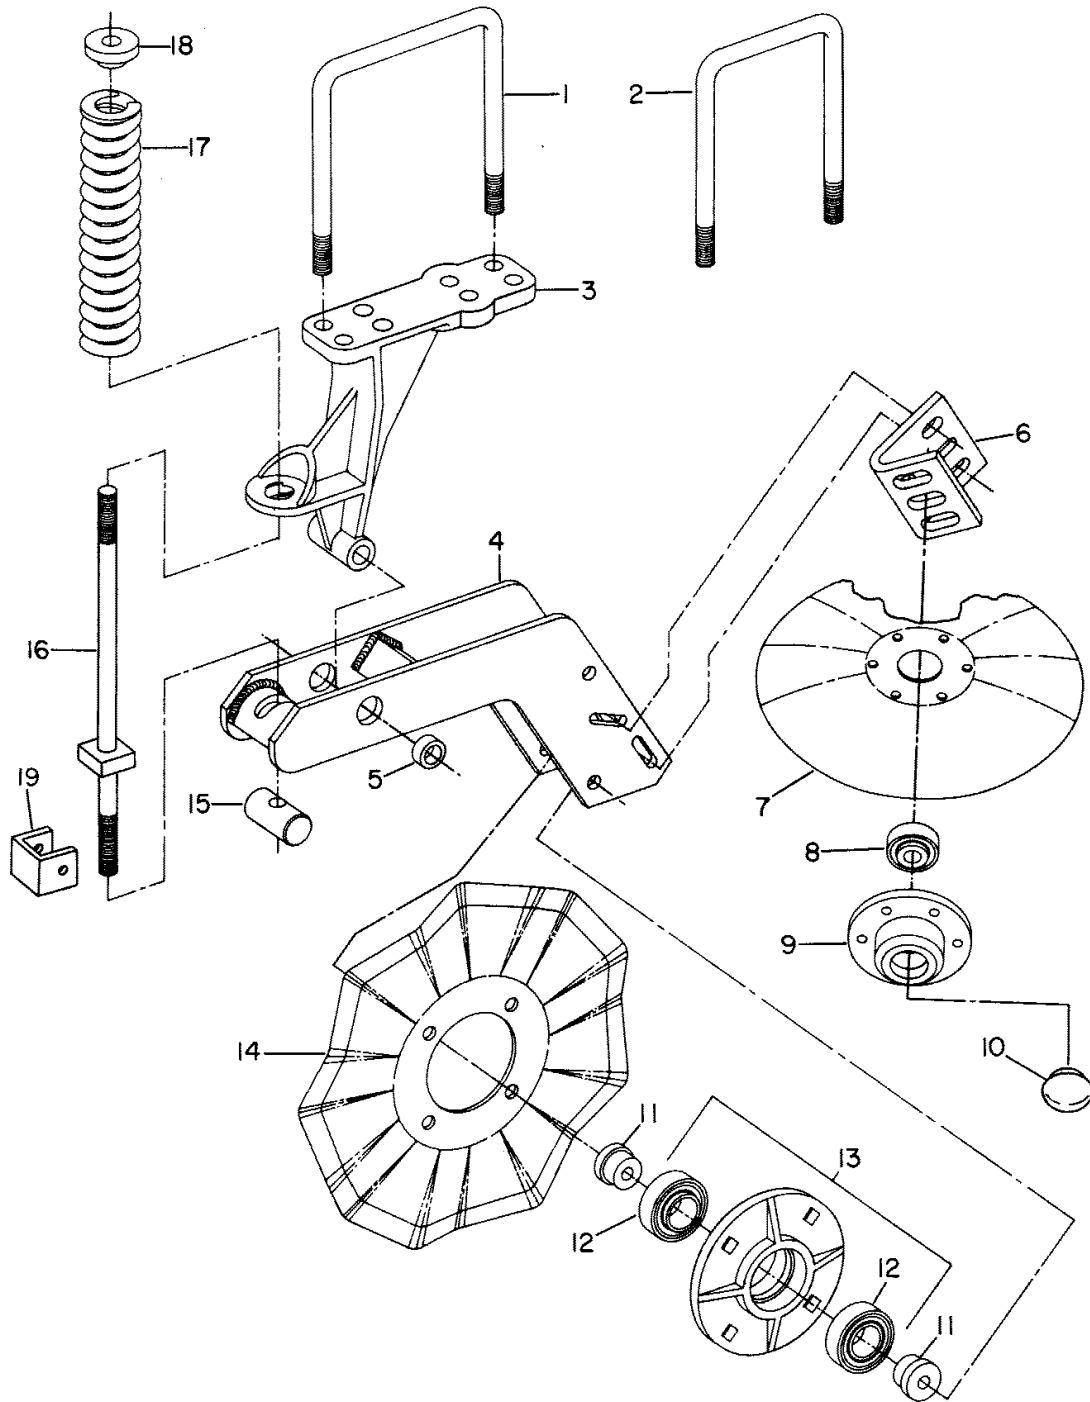

COMMON ITEMS FOR YOUR 5100 PLANTER