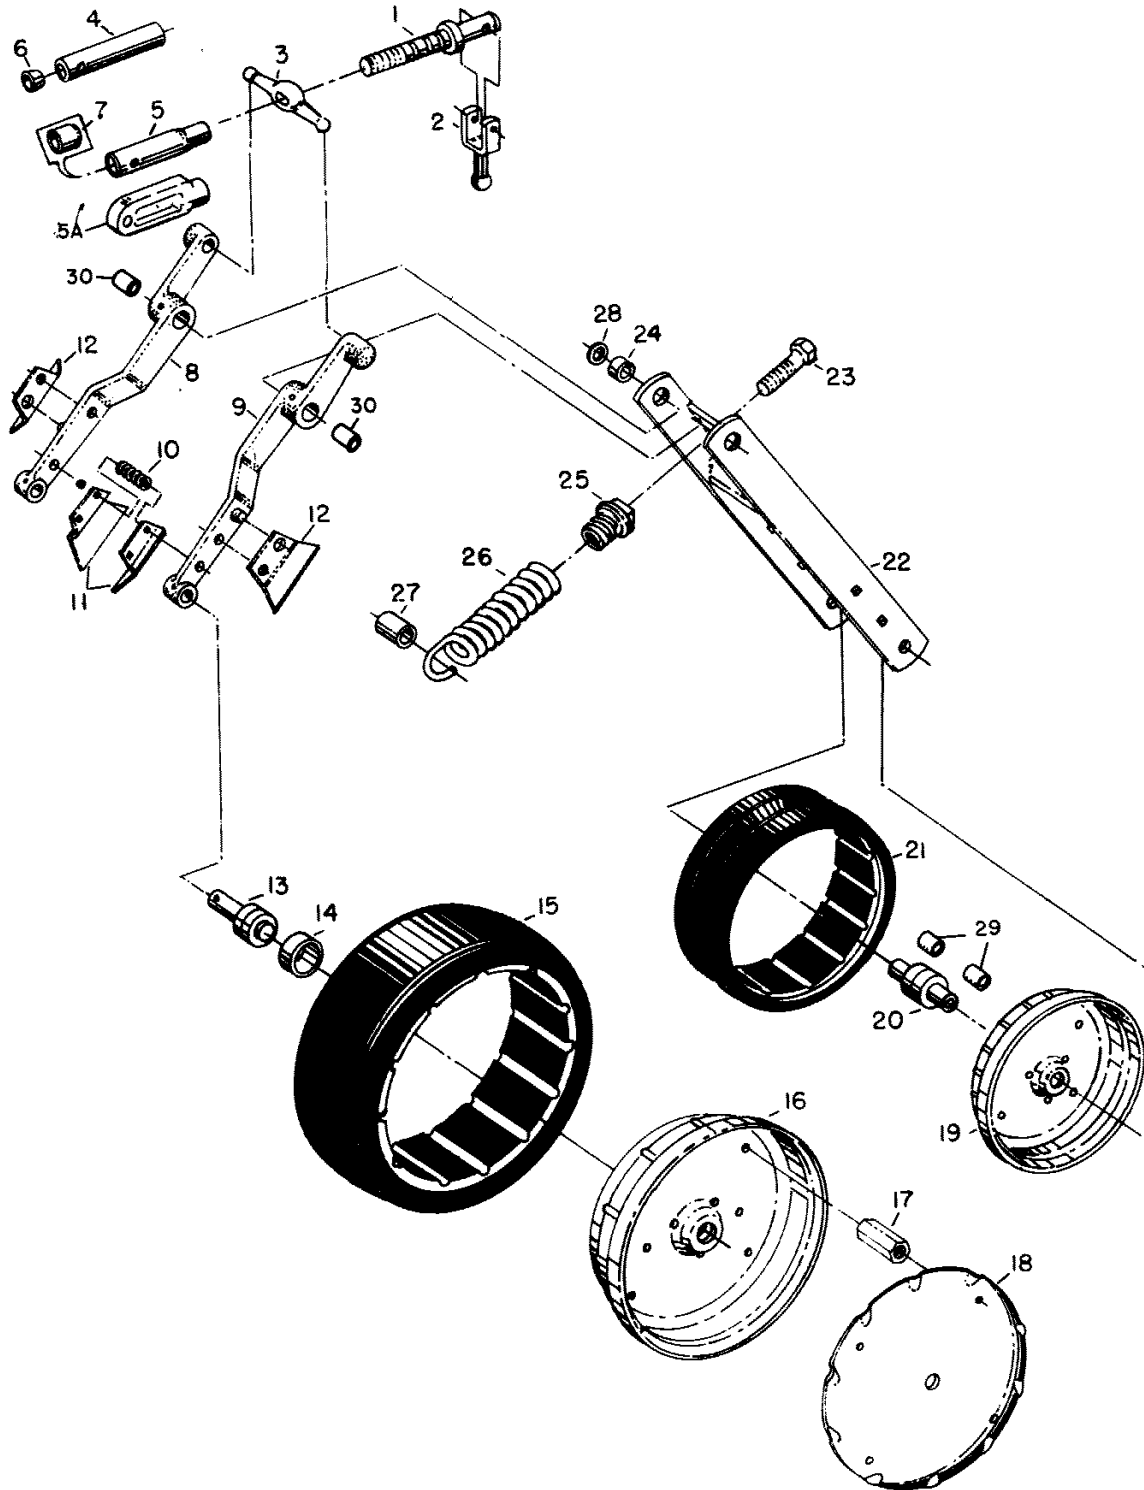

COMMON ITEMS FOR YOUR 5100 PLANTER