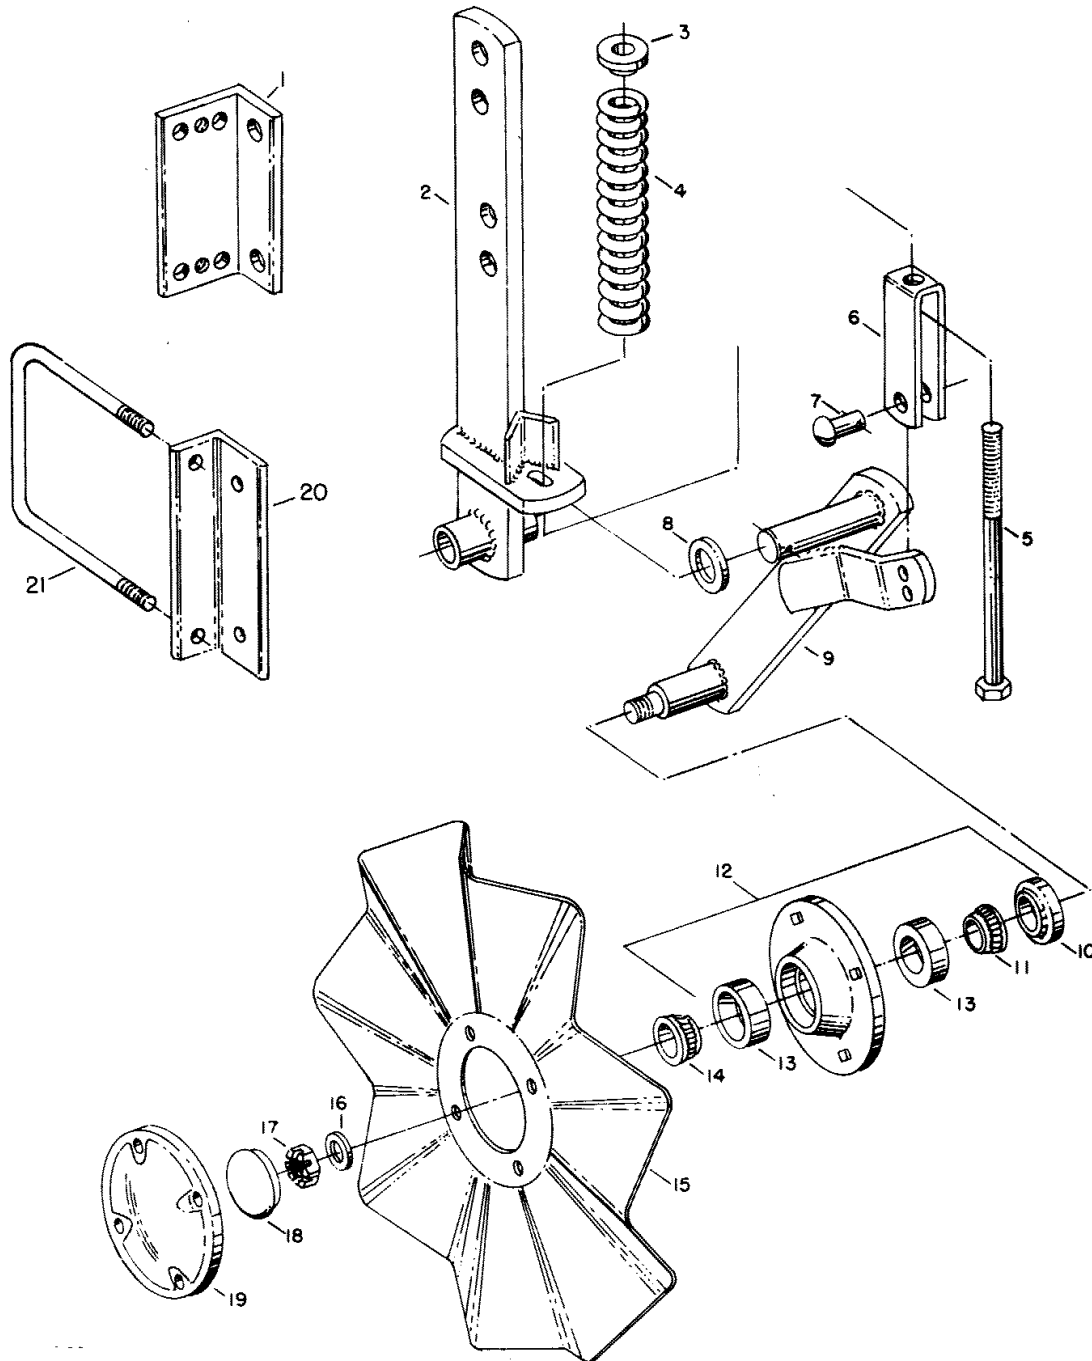

COMMON ITEMS FOR YOUR 5100 PLANTER

COMMON ITEMS FOR YOUR 5100 PLANTER

COMMON ITEMS FOR YOUR 5100 PLANTER

MARKING ON DISC	NO. CELLS	CELL VIEW	USAGE	NORM. AIR PRESS.	ORDER PART NO. (Pkg. of 2)
W247 707B	30		Field Corn - Medium Sunflower - Large	2"-2½" 1½"-1½"	W208 597BW
W247 917B	30		Field Corn - Large	2"-2½"	W208 596BW
W248 505B	30		Field Corn - Small	2½"-2"	W208 717BW
W247 957B	30		Field Corn - Small Sugar Beets - Small Pellet Sunflower - Small To Med. Popcorn	2" 1½"-2"	W208 383BW
W247 668B	60		Soybeans (2 seeds per cell) Navy Beans	2"-2½"	W208 589BW
W248 401B	60		Soybean (1 seeds per cell)	2"-2½"	W208 702BW
W248 145B	50		Large Edible Bean Pinto Cranberry Red Kidney Baby Lima	3"	W208 639BW
W247 960B	30		Sorghum Milo Maize Sugar Beets - All sizes Segmented No. 4 or 5 Preferred	1½"-1"	W208 386BW
W247 959B	120		Sorghum Milo Maize	2"	W208 385BW
W247 958B	60		Cotton (Remove Tickler Brush) Sugar Beets - Large Pellet	1"-1½"	W208 384BW