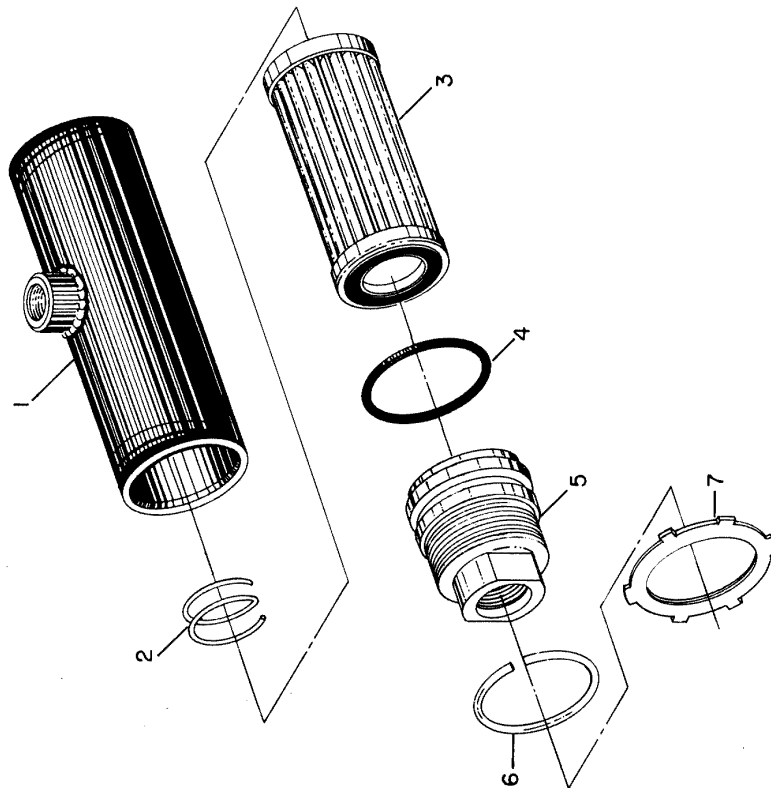

COMMON ITEMS FOR YOUR 5100 PLANTER

EARLY STYLE

LATE STYLE

www.AGPARTSFIRST.com