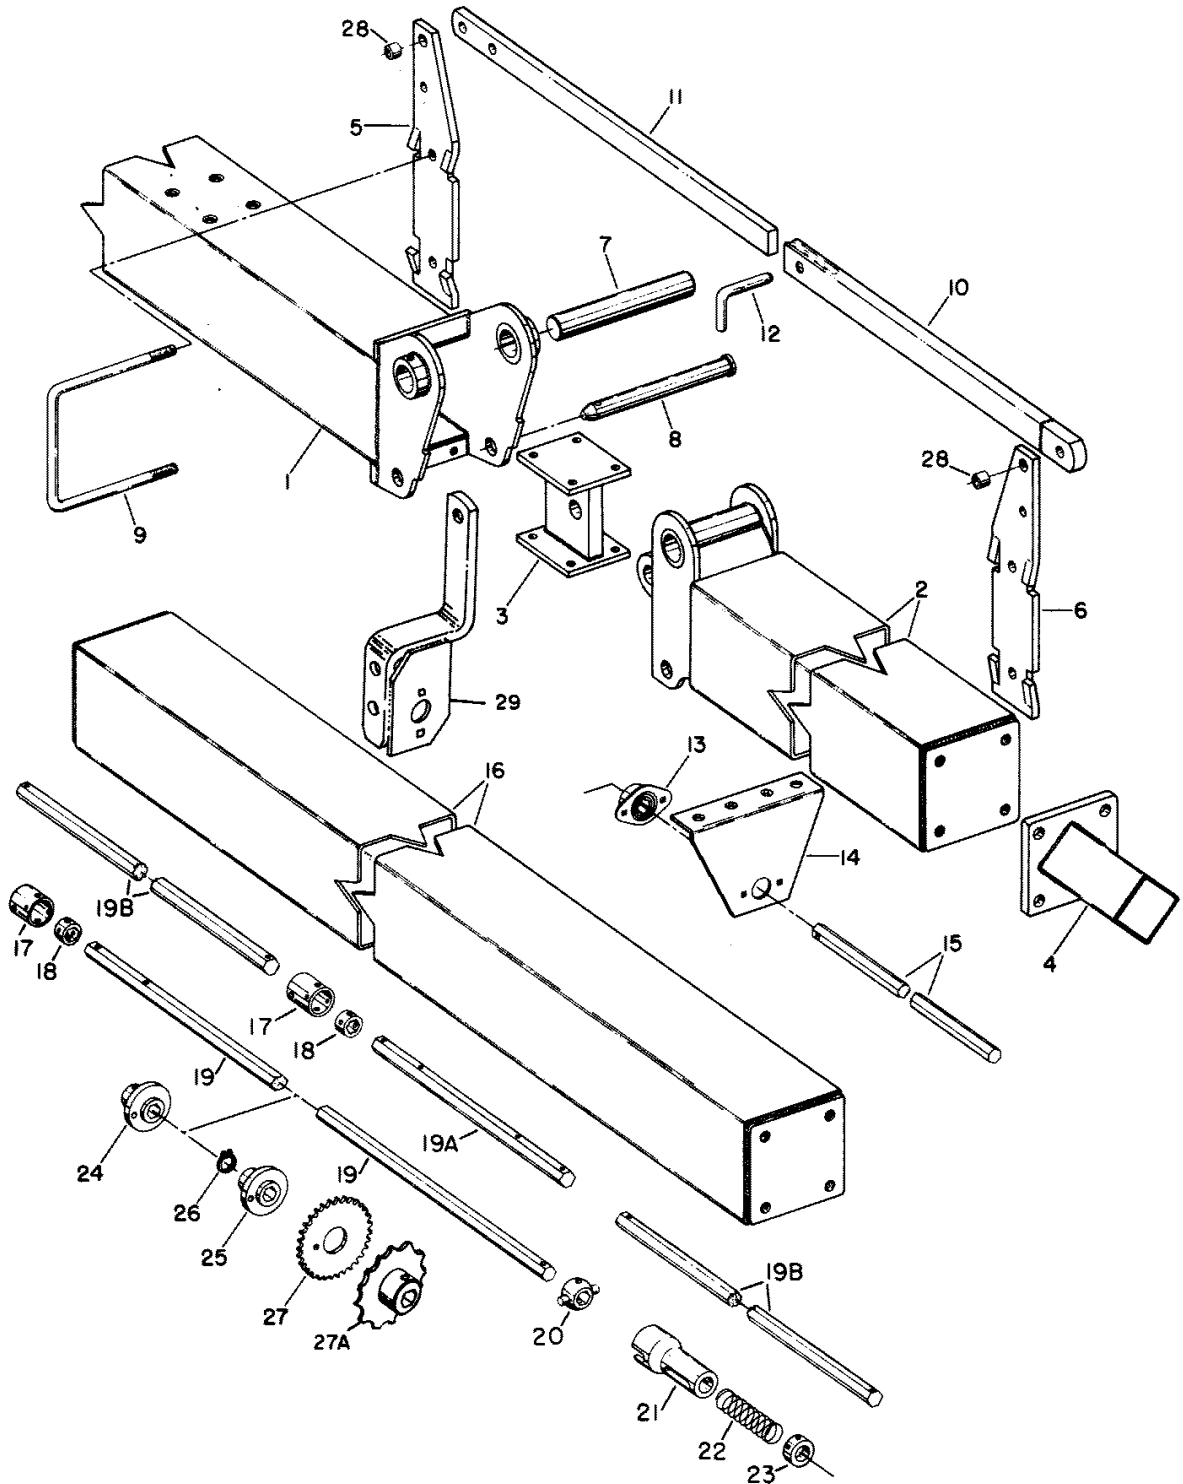

COMMON ITEMS FOR YOUR 5100 PLANTER

www.AGPARTSFIRST.com

1

We have made every effort to ensure the accuracy of the information and part numbers listed. We reserve the right for type error. Various OEM part numbers are shown for reference purpose only.

COMMON ITEMS FOR YOUR 5100 PLANTER

COMMON ITEMS FOR YOUR 5100 PLANTER

COMMON ITEMS FOR YOUR 5100 PLANTER

MARKING ON DISC	NO. CELLS	CELL VIEW	USAGE	NORM. AIR PRESS.	ORDER PART NO. (Pkg. of 2)
W247 707B	30		Field Corn - Medium Sunflower - Large	2"-2½" 1½"-1½"	W208 597BW
W247 917B	30		Field Corn - Large	2"-2½"	W208 596BW
W248 505B	30		Field Corn - Small	2½"-2"	W208 717BW
W247 957B	30		Field Corn - Small Sugar Beets - Small Pellet Sunflower - Small To Med. Popcorn	2" 1½"-2"	W208 383BW
W247 668B	60		Soybeans (2 seeds per cell) Navy Beans	2"-2½"	W208 589BW
W248 401B	60		Soybean (1 seeds per cell)	2"-2½"	W208 702BW
W248 145B	50		Large Edible Bean Pinto Cranberry Red Kidney Baby Lima	3"	W208 639BW
W247 960B	30		Sorghum Milo Maize Sugar Beets - All sizes Segmented No. 4 or 5 Preferred	1½"-1"	W208 386BW
W247 959B	120		Sorghum Milo Maize	2"	W208 385BW
W247 958B	60		Cotton (Remove Tickler Brush) Sugar Beets - Large Pellet	1"-1½"	W208 384BW