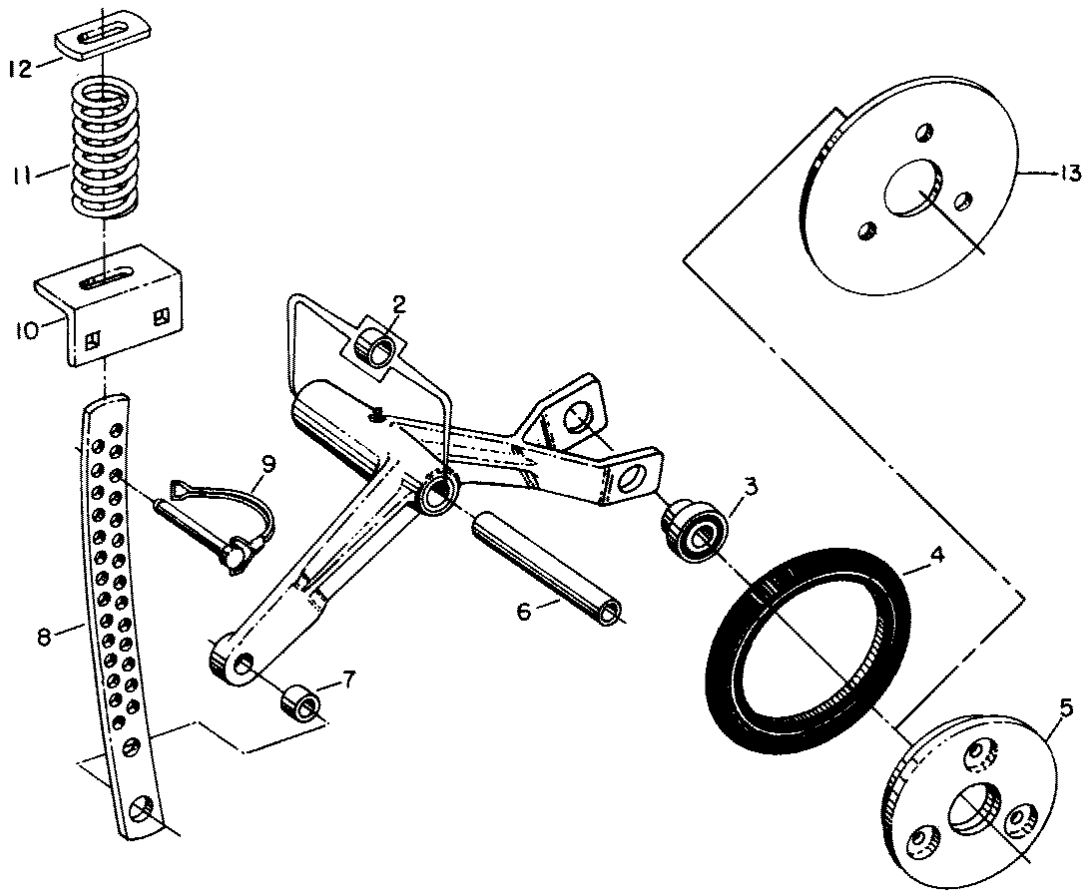

COMMON ITEMS FOR YOUR 5100 PLANTER

COMMON ITEMS FOR YOUR 5100 PLANTER

COMMON ITEMS FOR YOUR 5100 PLANTER

MARKING ON DISC	NO. CELLS	CELL VIEW	USAGE	NORM. AIR PRESS.	ORDER PART NO. (Pkg. of 2)
W247 707B	30		Field Corn - Medium Sunflower - Large	2"-2½" 1½"-1½"	W208 597BW
W247 917B	30		Field Corn - Large	2"-2½"	W208 596BW
W248 505B	30		Field Corn - Small	2½"-2"	W208 717BW
W247 957B	30		Field Corn - Small Sugar Beets - Small Pellet Sunflower - Small To Med. Popcorn	2" 1½"-2"	W208 383BW
W247 668B	60		Soybeans (2 seeds per cell) Navy Beans	2"-2½"	W208 589BW
W248 401B	60		Soybean (1 seeds per cell)	2"-2½"	W208 702BW
W248 145B	50		Large Edible Bean Pinto Cranberry Red Kidney Baby Lima	3"	W208 639BW
W247 960B	30		Sorghum Milo Maize Sugar Beets - All sizes Segmented No. 4 or 5 Preferred	1½"-1"	W208 386BW
W247 959B	120		Sorghum Milo Maize	2"	W208 385BW
W247 958B	60		Cotton (Remove Tickler Brush) Sugar Beets - Large Pellet	1"-1½"	W208 384BW