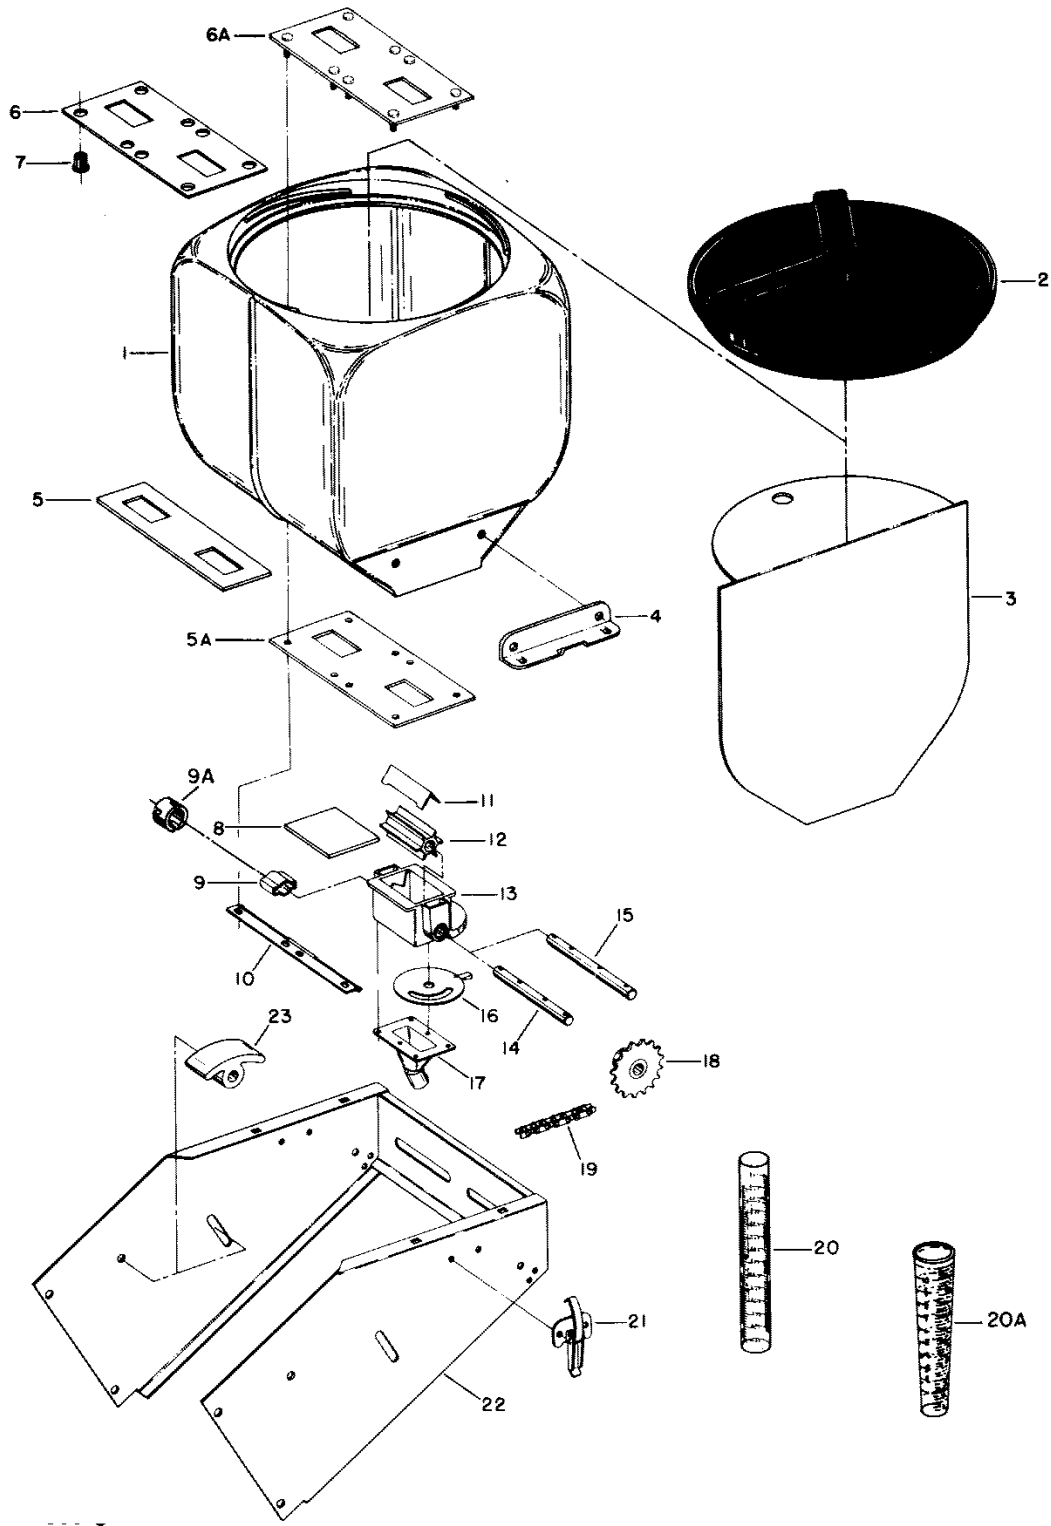

COMMON ITEMS FOR YOUR 5100 PLANTER