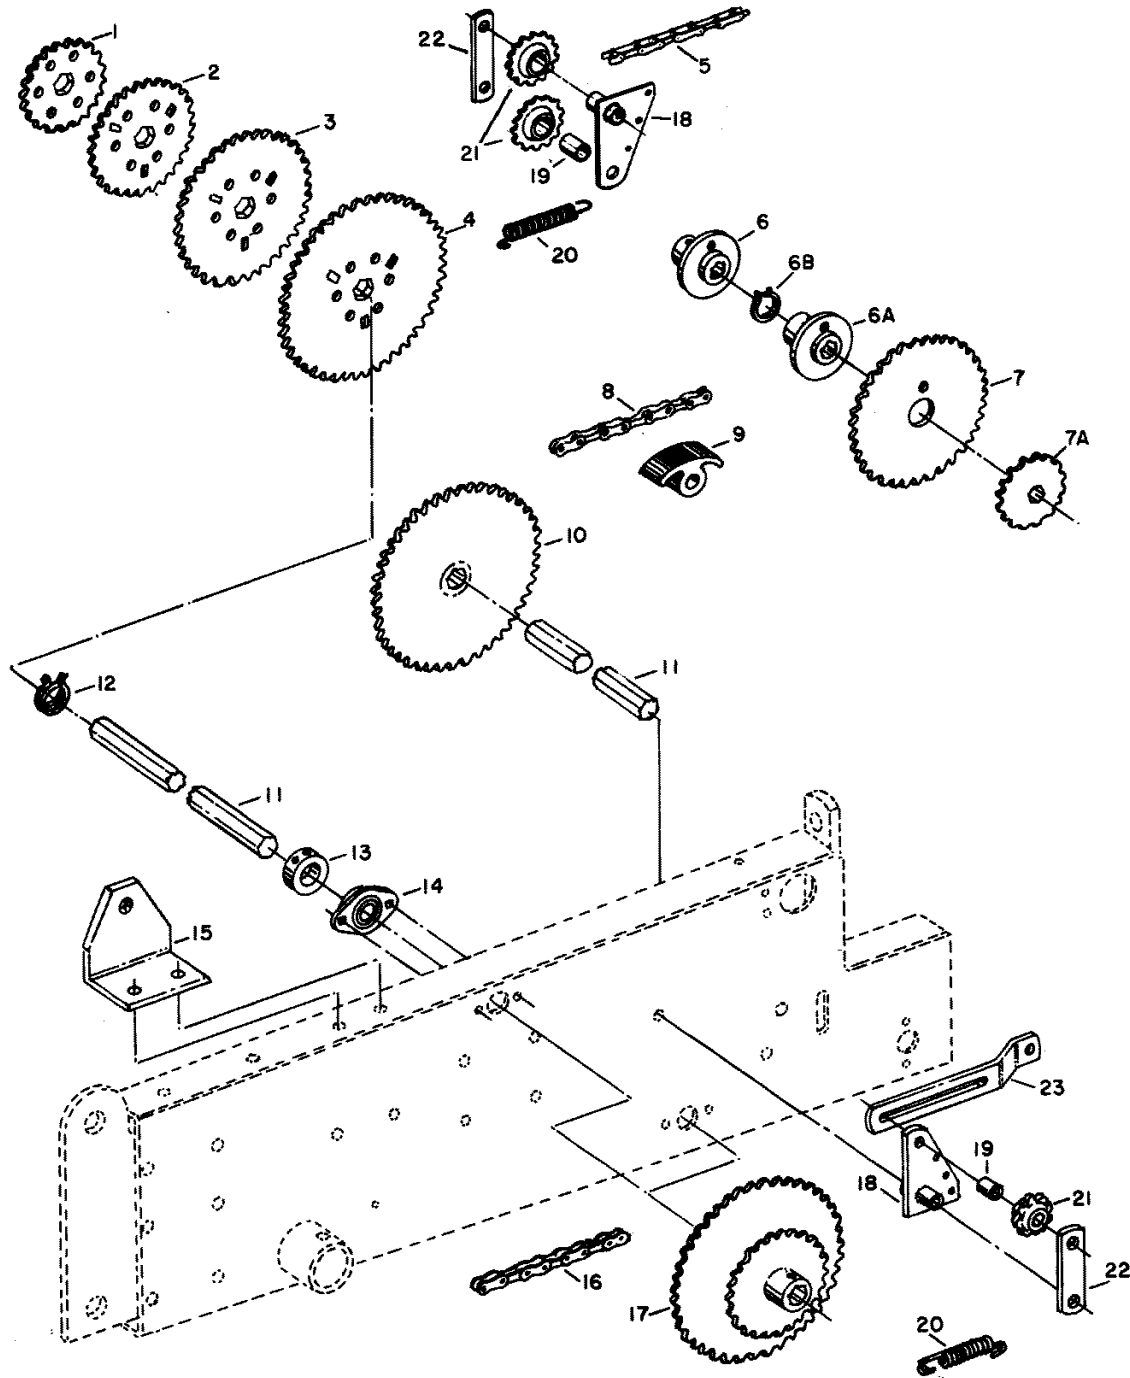

COMMON ITEMS FOR YOUR 5100 PLANTER

www.AGPARTSFIRST.com